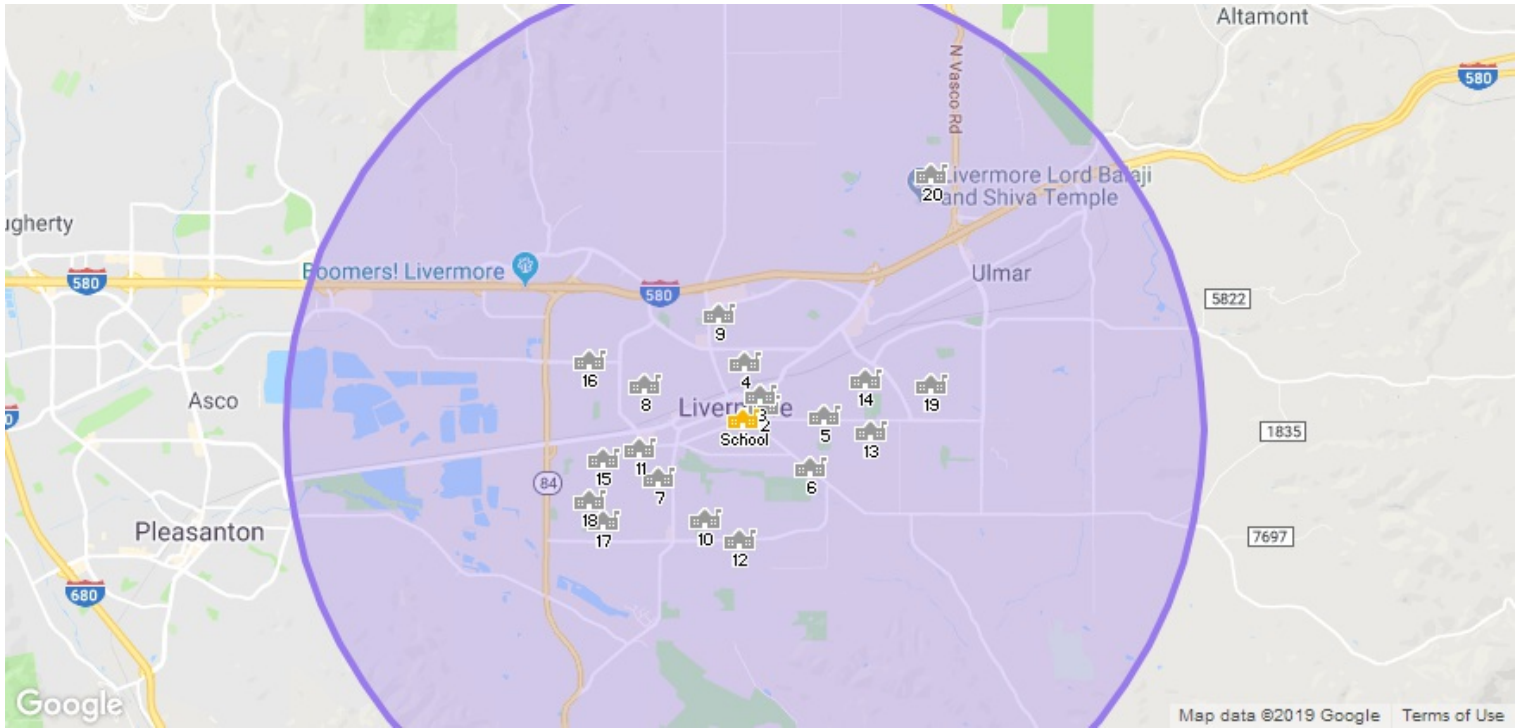

Nearby Schools (within 5 miles)

This School   Other Schools

Name	Level	Type	Grade	Students per Teacher	Total Students	Average School Rating	District
Del Valle Continuation High School	High	Public	7-12	14	132	C+	Livermore Valley Joint Unified School District
1 Del Valle Continuation High School	High	Public	7-12	14	132	C+	Livermore Valley Joint Unified School District
2 Livermore High School	High	Public	9-12	22	1,794	A-	Livermore Valley Joint Unified School District
3 St. Michael's School	Elementary, Middle	Private	K-8	18	243		Livermore Valley Joint Unified School District
4 Junction K-8	Elementary, Middle	Public	K-8	21	836	B	Livermore Valley Joint Unified School District
5 East Avenue Middle School	Middle	Public	6-8	25	621	B	Livermore Valley Joint Unified School District
6 Our Savior Lutheran School	Elementary, Middle	Private	PK, K-8	22	271		Livermore Valley Joint Unified School District
7 Joe Michell	Elementary, Middle	Public	K-8	20	645	B	Livermore Valley Joint Unified School District
8 Marilyn Avenue Elementary School	Elementary	Public	K-5	20	442	B-	Livermore Valley Joint Unified School District