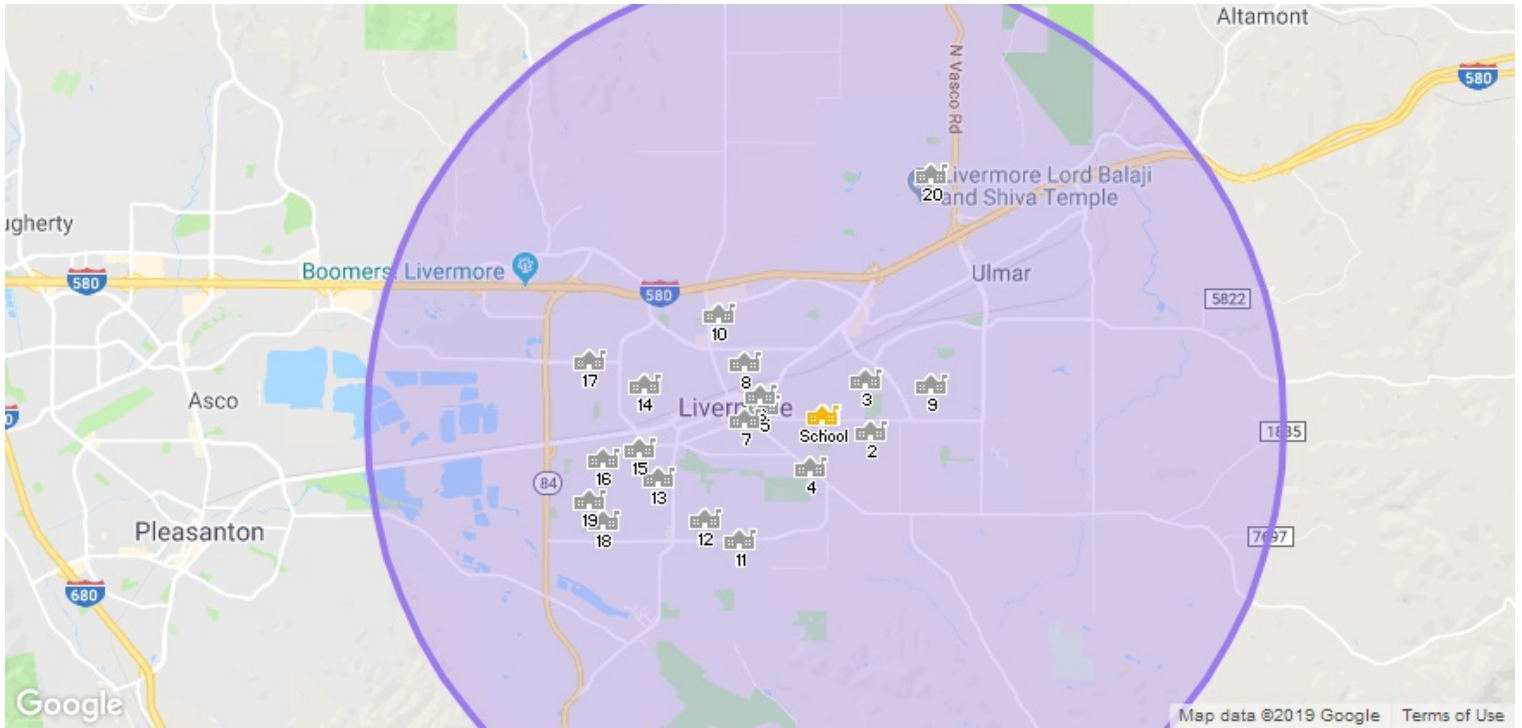

Grades Served
6-8

School District
Livermore Valley Joint Unified School District

Address
3951 East Ave, Livermore, CA 94550

Phone
(925) 606-4711

School Facts

	East Avenue Middle School	Livermore Valley Joint Unified School District
Overall Grade	B	B
Total Enrollment	621	14,028
Students per Teacher	25:1	23:1
Students in Free Lunch Program	29%	22%
Academic Grade	B	B+
Average GPA	—	3.57 (out of 1465 responses)
Math Proficiency	39%	47%
Reading Proficiency	56%	59%
Gifted Students	10%	—
AP Enrollments	—	—
Graduation Rate	—	94%
Average ACT Score	—	28 (out of 197 responses)
Average SAT Score	—	1,240 (out of 524 responses)
Teacher Grade	B	B
Average Teacher Salary	\$71,516	\$71,516
Teachers in 1st or 2nd Year	8%	7%

Nearby Schools (within 5 miles)

This School Other Schools

Name	Level	Type	Grade	Students per Teacher	Total Students	Average School Rating	District
East Avenue Middle School	Middle	Public	6-8	25	621	B	Livermore Valley Joint Unified School District
1 East Avenue Middle School	Middle	Public	6-8	25	621	B	Livermore Valley Joint Unified School District
2 Vineyard Alternative School	Elementary, Middle, High	Public	1-12	5	89	A-	Livermore Valley Joint Unified School District
3 Jackson Avenue Elementary School	Elementary	Public	K-5	23	501	B+	Livermore Valley Joint Unified School District
4 Our Savior Lutheran School	Elementary, Middle	Private	PK, K-8	22	271		Livermore Valley Joint Unified School District
5 Livermore High School	High	Public	9-12	22	1,794	A-	Livermore Valley Joint Unified School District
6 St. Michael's School	Elementary, Middle	Private	K-8	18	243		Livermore Valley Joint Unified School District
7 Del Valle Continuation High School	High	Public	7-12	14	132	C+	Livermore Valley Joint Unified School District
8 Junction K-8	Elementary, Middle	Public	K-8	21	836	B	Livermore Valley Joint Unified School District