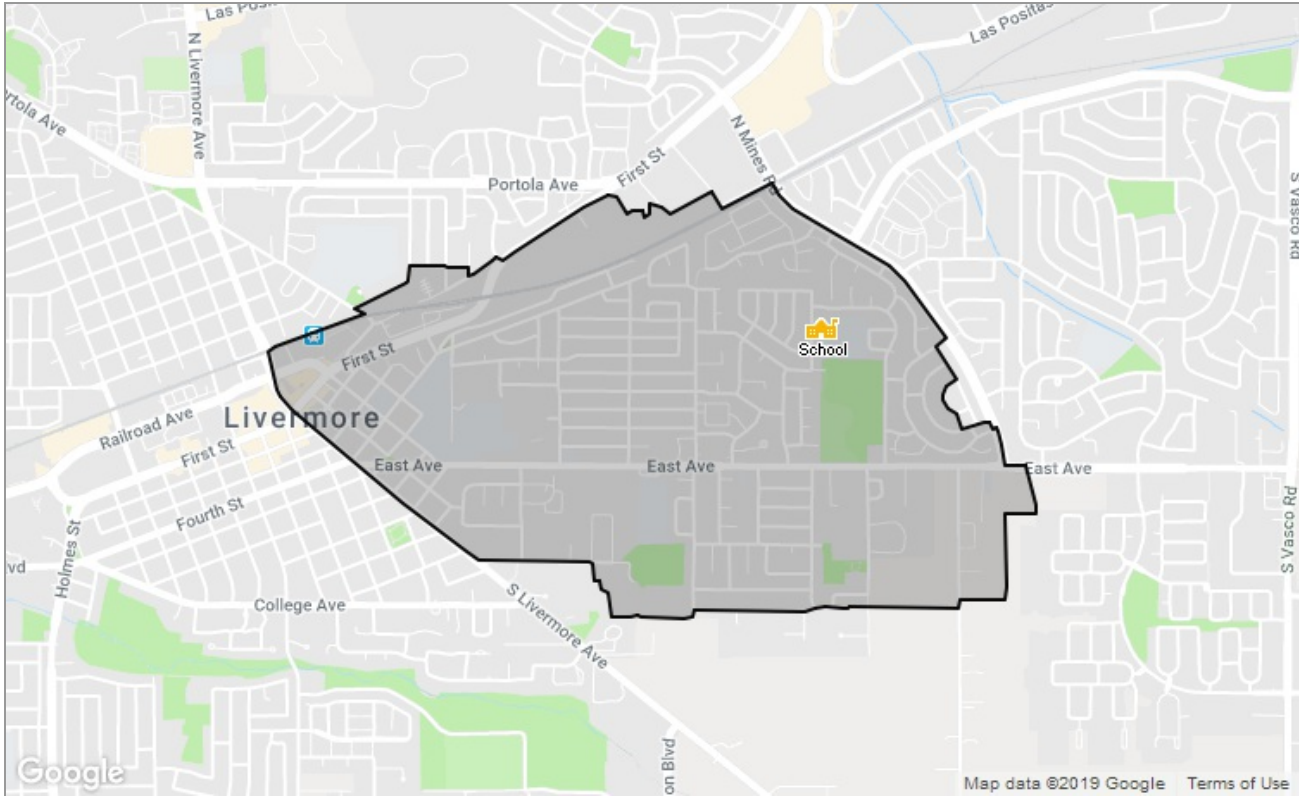

SCHOOL REPORT

Jackson Avenue Elementary School

Livermore, California

Presented by

**Robyn Annicchero &
Nicole Nicolay**

California Real Estate Licenses: 01955964, 02053763

COMPASS

Work: (925) 487-5178 | Work: (925) 580-2260

Main: Homes@LoveLivermore.comAgent: <https://lovelivermore.com/>

CA 94551

School: Jackson Avenue Elementary School

School Details

Name
Jackson Avenue Elementary School

Level
Elementary

Type
Public

Grades Served
K-5

School District
Livermore Valley Joint Unified School District

Address
554 Jackson Ave,
Livermore, CA 94550

Phone
(925) 606-4717

School Facts

	Jackson Avenue Elementary School	Livermore Valley Joint Unified School District
Overall Grade	B+	B
Total Enrollment	501	14,028
Students per Teacher	23:1	23:1
Students in Free Lunch Program	42%	22%
Academic Grade	B+	B+
Average GPA	–	3.57 (out of 1465 responses)
Math Proficiency	54%	47%
Reading Proficiency	57%	59%
Gifted Students	4%	–
AP Enrollments	–	–
Graduation Rate	–	94%
Average ACT Score	–	28 (out of 197 responses)
Average SAT Score	–	1,240 (out of 524 responses)
Teacher Grade	B+	B
Average Teacher Salary	\$71,516	\$71,516
Teachers in 1st or 2nd Year	4%	7%