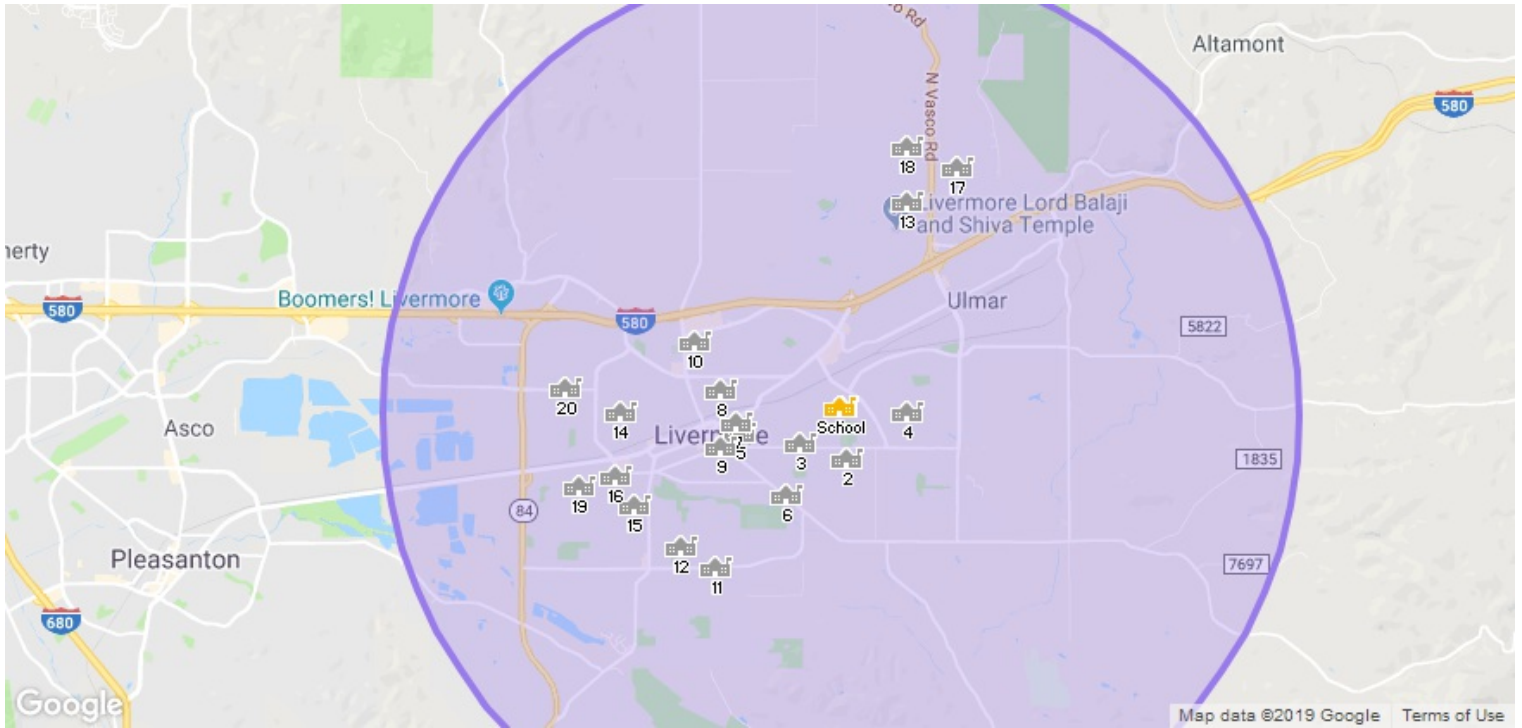

Nearby Schools (within 5 miles)

This School Other Schools

	Name	Level	Type	Grade	Students per Teacher	Total Students	Average School Rating	District
	Jackson Avenue Elementary School	Elementary	Public	K-5	23	501	B+	Livermore Valley Joint Unified School District
	Jackson Avenue Elementary School	Elementary	Public	K-5	23	501	B+	Livermore Valley Joint Unified School District
	Vineyard Alternative School	Elementary, Middle, High	Public	1-12	5	89	A-	Livermore Valley Joint Unified School District
	East Avenue Middle School	Middle	Public	6-8	25	621	B	Livermore Valley Joint Unified School District
	Arroyo Seco Elementary School	Elementary	Public	K-5	21	621	B+	Livermore Valley Joint Unified School District
	Livermore High School	High	Public	9-12	22	1,794	A-	Livermore Valley Joint Unified School District
	Our Savior Lutheran School	Elementary, Middle	Private	PK, K-8	22	271		Livermore Valley Joint Unified School District
	St. Michael's School	Elementary, Middle	Private	K-8	18	243		Livermore Valley Joint Unified School District
	Junction K-8	Elementary, Middle	Public	K-8	21	836	B	Livermore Valley Joint Unified School District