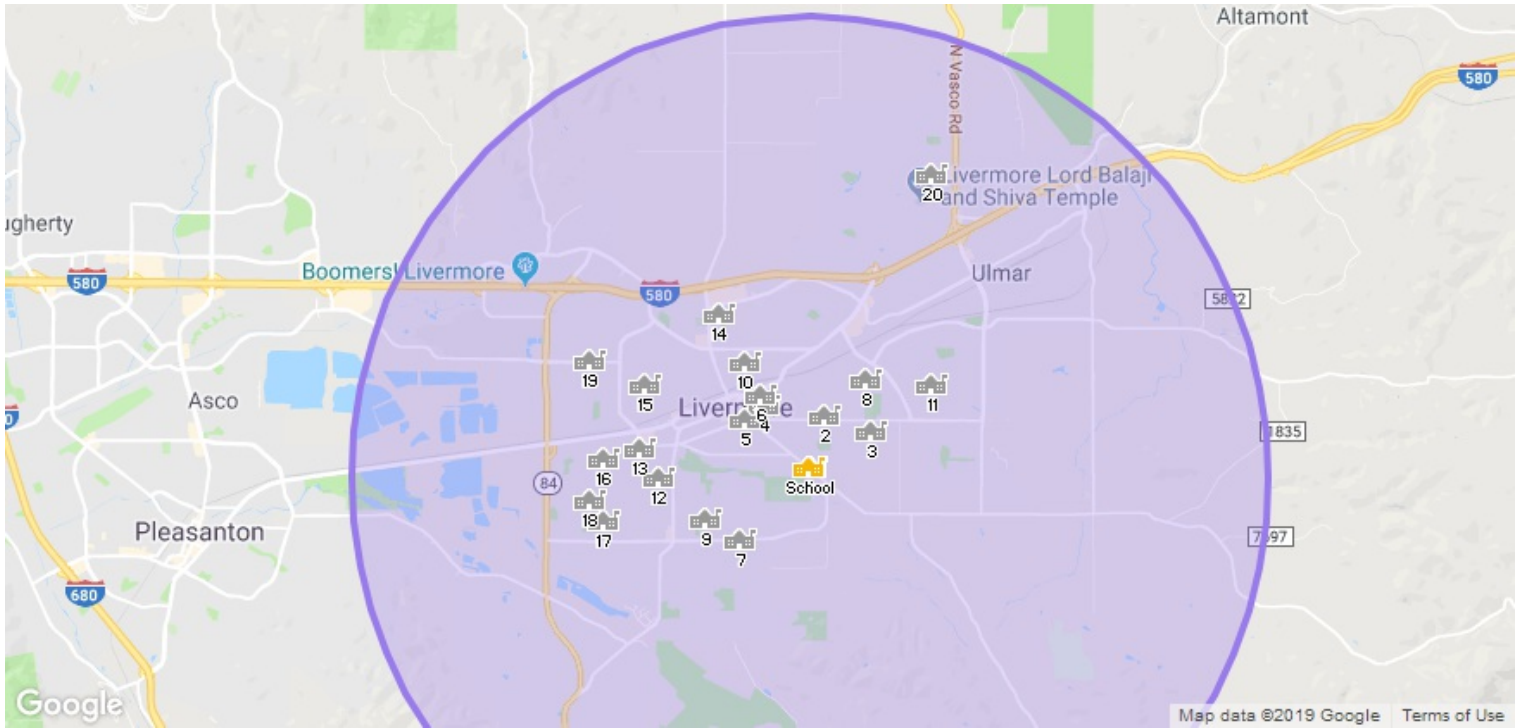

**28 (out of 197 responses)**

**1,240 (out of 524 responses)**

# Nearby Schools (within 5 miles)

This School Other Schools

Name	Level	Type	Grade	Students per Teacher	Total Students	Average School Rating	District
<b>Our Savior Lutheran School</b>	Elementary, Middle	Private	PK, K-8	22	271		Livermore Valley Joint Unified School District
1 <b>Our Savior Lutheran School</b>	Elementary, Middle	Private	PK, K-8	22	271		Livermore Valley Joint Unified School District
2 <b>East Avenue Middle School</b>	Middle	Public	6-8	25	621	<b>B</b>	Livermore Valley Joint Unified School District
3 <b>Vineyard Alternative School</b>	Elementary, Middle, High	Public	1-12	5	89	<b>A-</b>	Livermore Valley Joint Unified School District
4 <b>Livermore High School</b>	High	Public	9-12	22	1,794	<b>A-</b>	Livermore Valley Joint Unified School District
5 <b>Del Valle Continuation High School</b>	High	Public	7-12	14	132	<b>C+</b>	Livermore Valley Joint Unified School District
6 <b>St. Michael's School</b>	Elementary, Middle	Private	K-8	18	243		Livermore Valley Joint Unified School District
7 <b>Sunset Christian School</b>	Elementary	Private	PK, K-3	12	23		Livermore Valley Joint Unified School District
8 <b>Jackson Avenue Elementary School</b>	Elementary	Public	K-5	23	501	<b>B+</b>	Livermore Valley Joint Unified School District