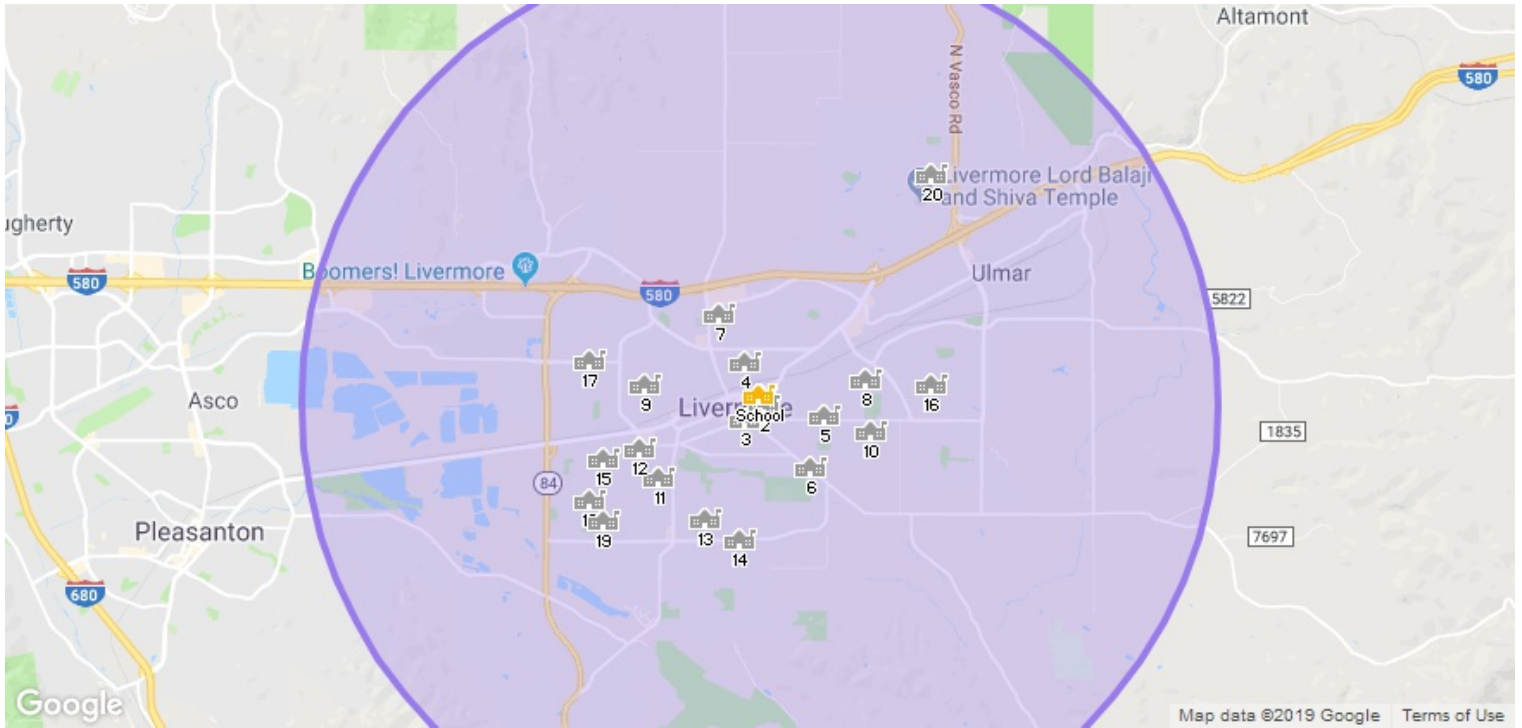

Nearby Schools (within 5 miles)

This School Other Schools

Name	Level	Type	Grade	Students per Teacher	Total Students	Average School Rating	District
St. Michael's School	Elementary, Middle	Private	K-8	18	243		Livermore Valley Joint Unified School District
1 St. Michael's School	Elementary, Middle	Private	K-8	18	243		Livermore Valley Joint Unified School District
2 Livermore High School	High	Public	9-12	22	1,794	A-	Livermore Valley Joint Unified School District
3 Del Valle Continuation High School	High	Public	7-12	14	132	C+	Livermore Valley Joint Unified School District
4 Junction K-8	Elementary, Middle	Public	K-8	21	836	B	Livermore Valley Joint Unified School District
5 East Avenue Middle School	Middle	Public	6-8	25	621	B	Livermore Valley Joint Unified School District
6 Our Savior Lutheran School	Elementary, Middle	Private	PK, K-8	22	271		Livermore Valley Joint Unified School District
7 Valley Montessori School	Elementary, Middle	Private	PK, K-8	10	400		Livermore Valley Joint Unified School District
8 Jackson Avenue Elementary School	Elementary	Public	K-5	23	501	B+	Livermore Valley Joint Unified School District