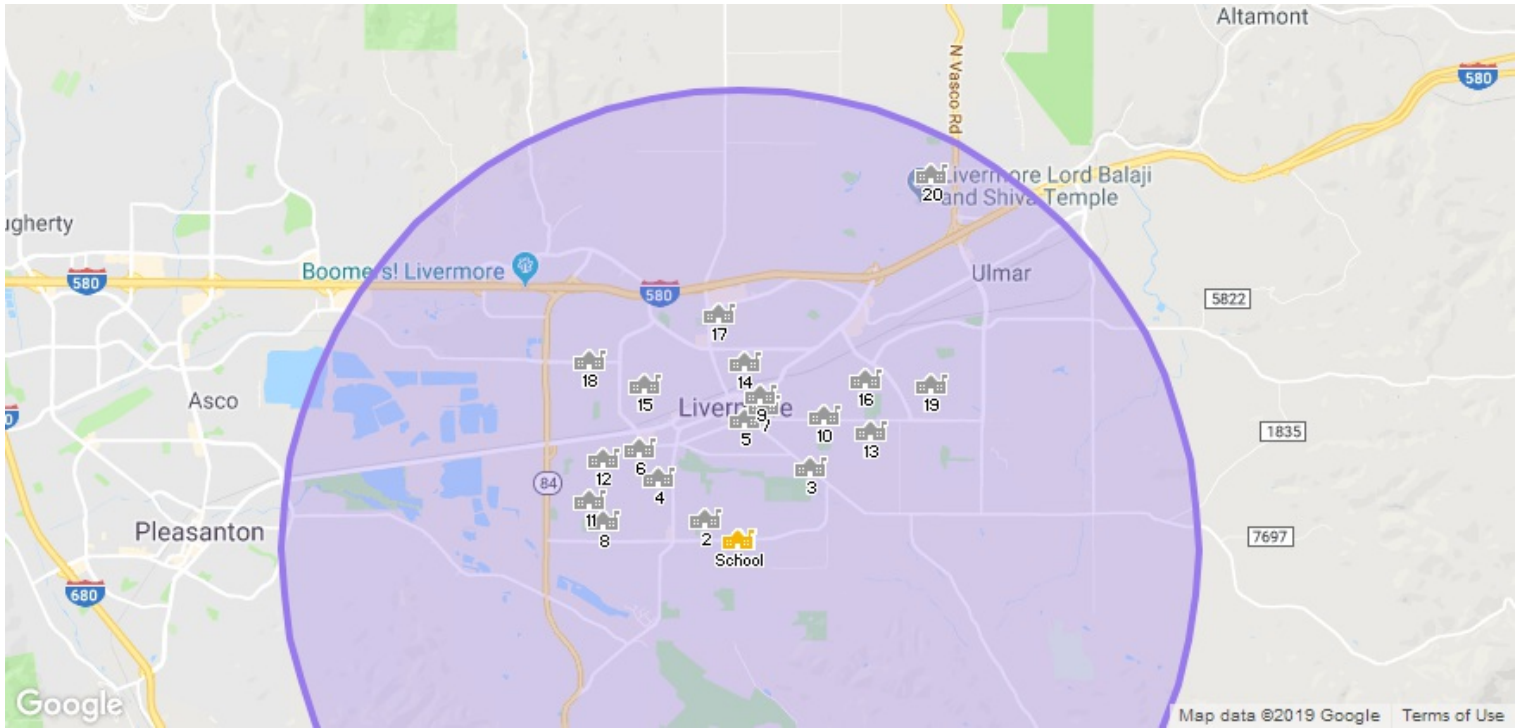

# Nearby Schools (within 5 miles)

This School   Other Schools

	Name	Level	Type	Grade	Students per Teacher	Total Students	Average School Rating	District
	<b>Sunset Christian School</b>	Elementary	Private	PK, K-3	12	23		<b>Livermore Valley Joint Unified School District</b>
	1 <b>Sunset Christian School</b>	Elementary	Private	PK, K-3	12	23		<b>Livermore Valley Joint Unified School District</b>
	2 <b>Sunset Elementary School</b>	Elementary	Public	K-5	25	773	<b>A-</b>	<b>Livermore Valley Joint Unified School District</b>
	3 <b>Our Savior Lutheran School</b>	Elementary, Middle	Private	PK, K-8	22	271		<b>Livermore Valley Joint Unified School District</b>
	4 <b>Joe Michell</b>	Elementary, Middle	Public	K-8	20	645	<b>B</b>	<b>Livermore Valley Joint Unified School District</b>
	5 <b>Del Valle Continuation High School</b>	High	Public	7-12	14	132	<b>C+</b>	<b>Livermore Valley Joint Unified School District</b>
	6 <b>Granada High School</b>	High	Public	9-12	23	2,035	<b>A</b>	<b>Livermore Valley Joint Unified School District</b>
	7 <b>Livermore High School</b>	High	Public	9-12	22	1,794	<b>A-</b>	<b>Livermore Valley Joint Unified School District</b>
	8 <b>William Mendenhall Middle School</b>	Middle	Public	6-8	24	948	<b>A-</b>	<b>Livermore Valley Joint Unified School District</b>