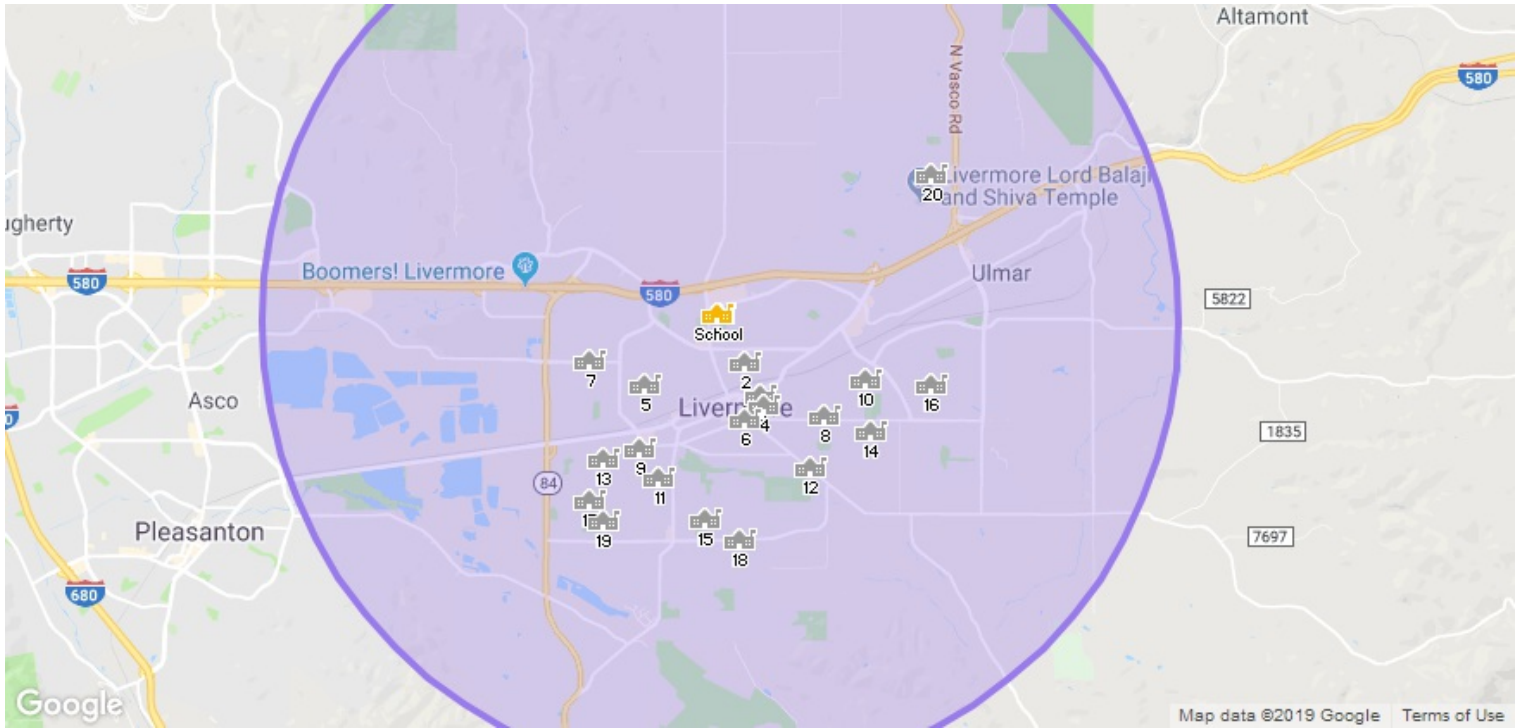

Nearby Schools (within 5 miles)

This School Other Schools

Name	Level	Type	Grade	Students per Teacher	Total Students	Average School Rating	District
Valley Montessori School	Elementary, Middle	Private	PK, K-8	10	400		Livermore Valley Joint Unified School District
1 Valley Montessori School	Elementary, Middle	Private	PK, K-8	10	400		Livermore Valley Joint Unified School District
2 Junction K-8	Elementary, Middle	Public	K-8	21	836	B	Livermore Valley Joint Unified School District
3 St. Michael's School	Elementary, Middle	Private	K-8	18	243		Livermore Valley Joint Unified School District
4 Livermore High School	High	Public	9-12	22	1,794	A-	Livermore Valley Joint Unified School District
5 Marilyn Avenue Elementary School	Elementary	Public	K-5	20	442	B-	Livermore Valley Joint Unified School District
6 Del Valle Continuation High School	High	Public	7-12	14	132	C+	Livermore Valley Joint Unified School District
7 Rancho Las Positas Elementary School	Elementary	Public	K-5	23	542	B+	Livermore Valley Joint Unified School District
8 East Avenue Middle School	Middle	Public	6-8	25	621	B	Livermore Valley Joint Unified School District