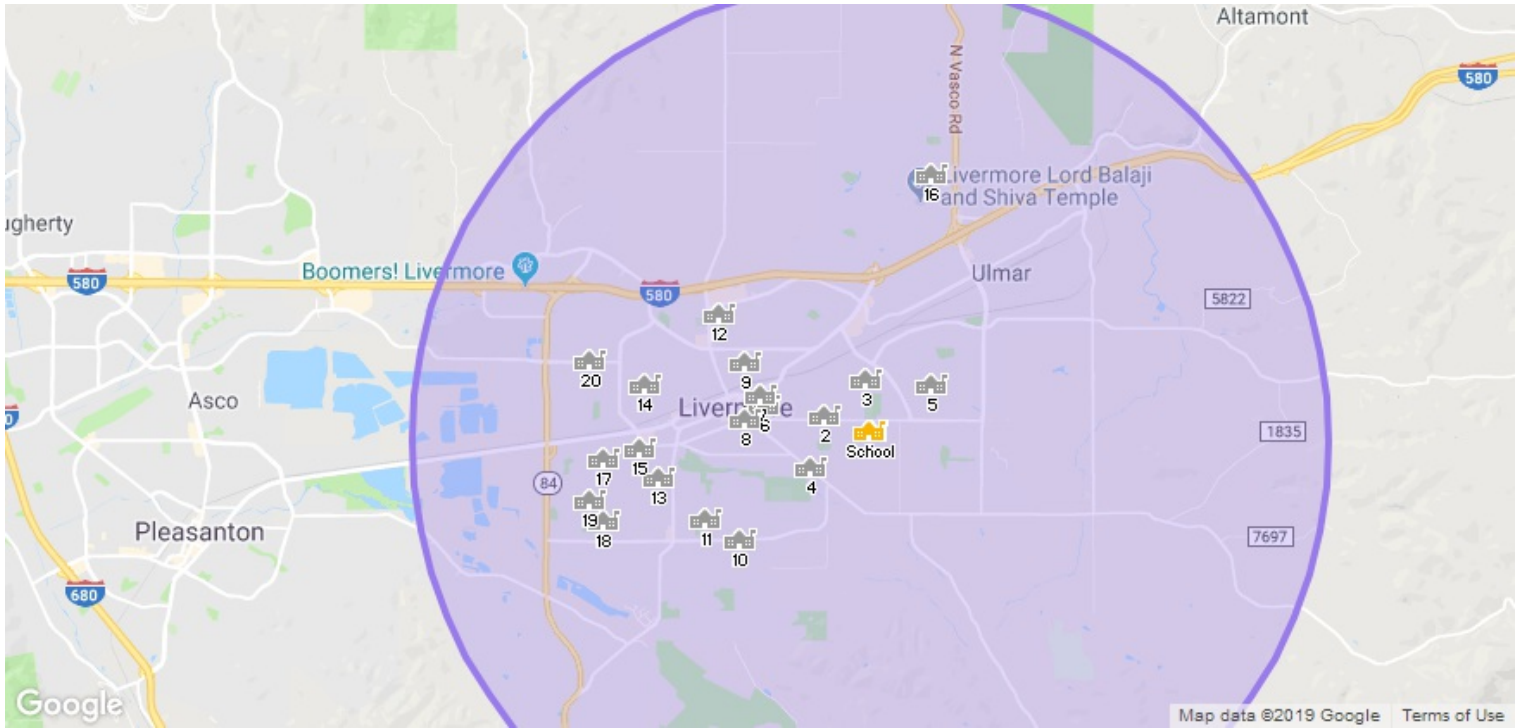

Nearby Schools (within 5 miles)

This School Other Schools

Name	Level	Type	Grade	Students per Teacher	Total Students	Average School Rating	District
Vineyard Alternative School	Elementary, Middle, High	Public	1-12	5	89	A-	Livermore Valley Joint Unified School District
1 Vineyard Alternative School	Elementary, Middle, High	Public	1-12	5	89	A-	Livermore Valley Joint Unified School District
2 East Avenue Middle School	Middle	Public	6-8	25	621	B	Livermore Valley Joint Unified School District
3 Jackson Avenue Elementary School	Elementary	Public	K-5	23	501	B+	Livermore Valley Joint Unified School District
4 Our Savior Lutheran School	Elementary, Middle	Private	PK, K-8	22	271		Livermore Valley Joint Unified School District
5 Arroyo Seco Elementary School	Elementary	Public	K-5	21	621	B+	Livermore Valley Joint Unified School District
6 Livermore High School	High	Public	9-12	22	1,794	A-	Livermore Valley Joint Unified School District
7 St. Michael's School	Elementary, Middle	Private	K-8	18	243		Livermore Valley Joint Unified School District
8 Del Valle Continuation High School	High	Public	7-12	14	132	C+	Livermore Valley Joint Unified School District